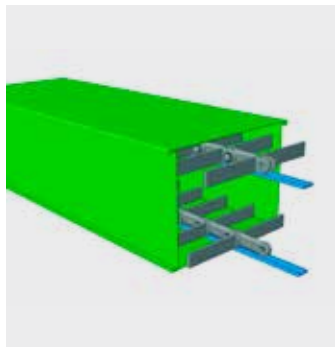

CATENE RASCHIANTI FORGIATE MAGLIE DOPPIE E TRIPLE

Drop forged chains double & triple links

**MAGLIA DOPPIA /
DOUBLE LINK**

**MAGLIA TRIPLA /
TRIPLE LINK**

Ref	p mm	s mm	s1 mm	s2 mm	g mm	d1 mm	F mm	E mm	B mm	Fb Kg
CV142DNA	142	42	12	18,7	50	25	67	13	8,5	30580
CV142DHA	142	62	16	28	50	25	87	13	8,5	45870
CV142TNA	142	42	12	18,7	50	25	92	13	8,5	30580
CV142THA	142	62	16	28,5	50	25	112	13	8,5	45870
CV175DNA	175	72	16	22	60	30	96	17	10,5	53000

GUIDE E RIVESTIMENTI Rails and Coverings

GUIDE AL MANGANESE PER CATENE FORGIATE MANGANESE RAILS FOR FORGED CHAINS

Misure disponibili /
Available sizes:
40x10 mm
50x10 mm
60x10 mm

PLIVERDI 1000 VERDE / NERO / BIANCO FDA Rivestimenti per redler Lastre, listelli e profili a disegno

POLIVERDI 1000 GREEN / BLACK / WHITE FDA Redler covering Sheet, strips and profiles to drawing

- High molecular weight
- Antiabrasive High density
- To avoid noise in your redler
- To guide the chain
- To reduce friction
- High resistance to aggressive chemical agents
- High mechanical properties